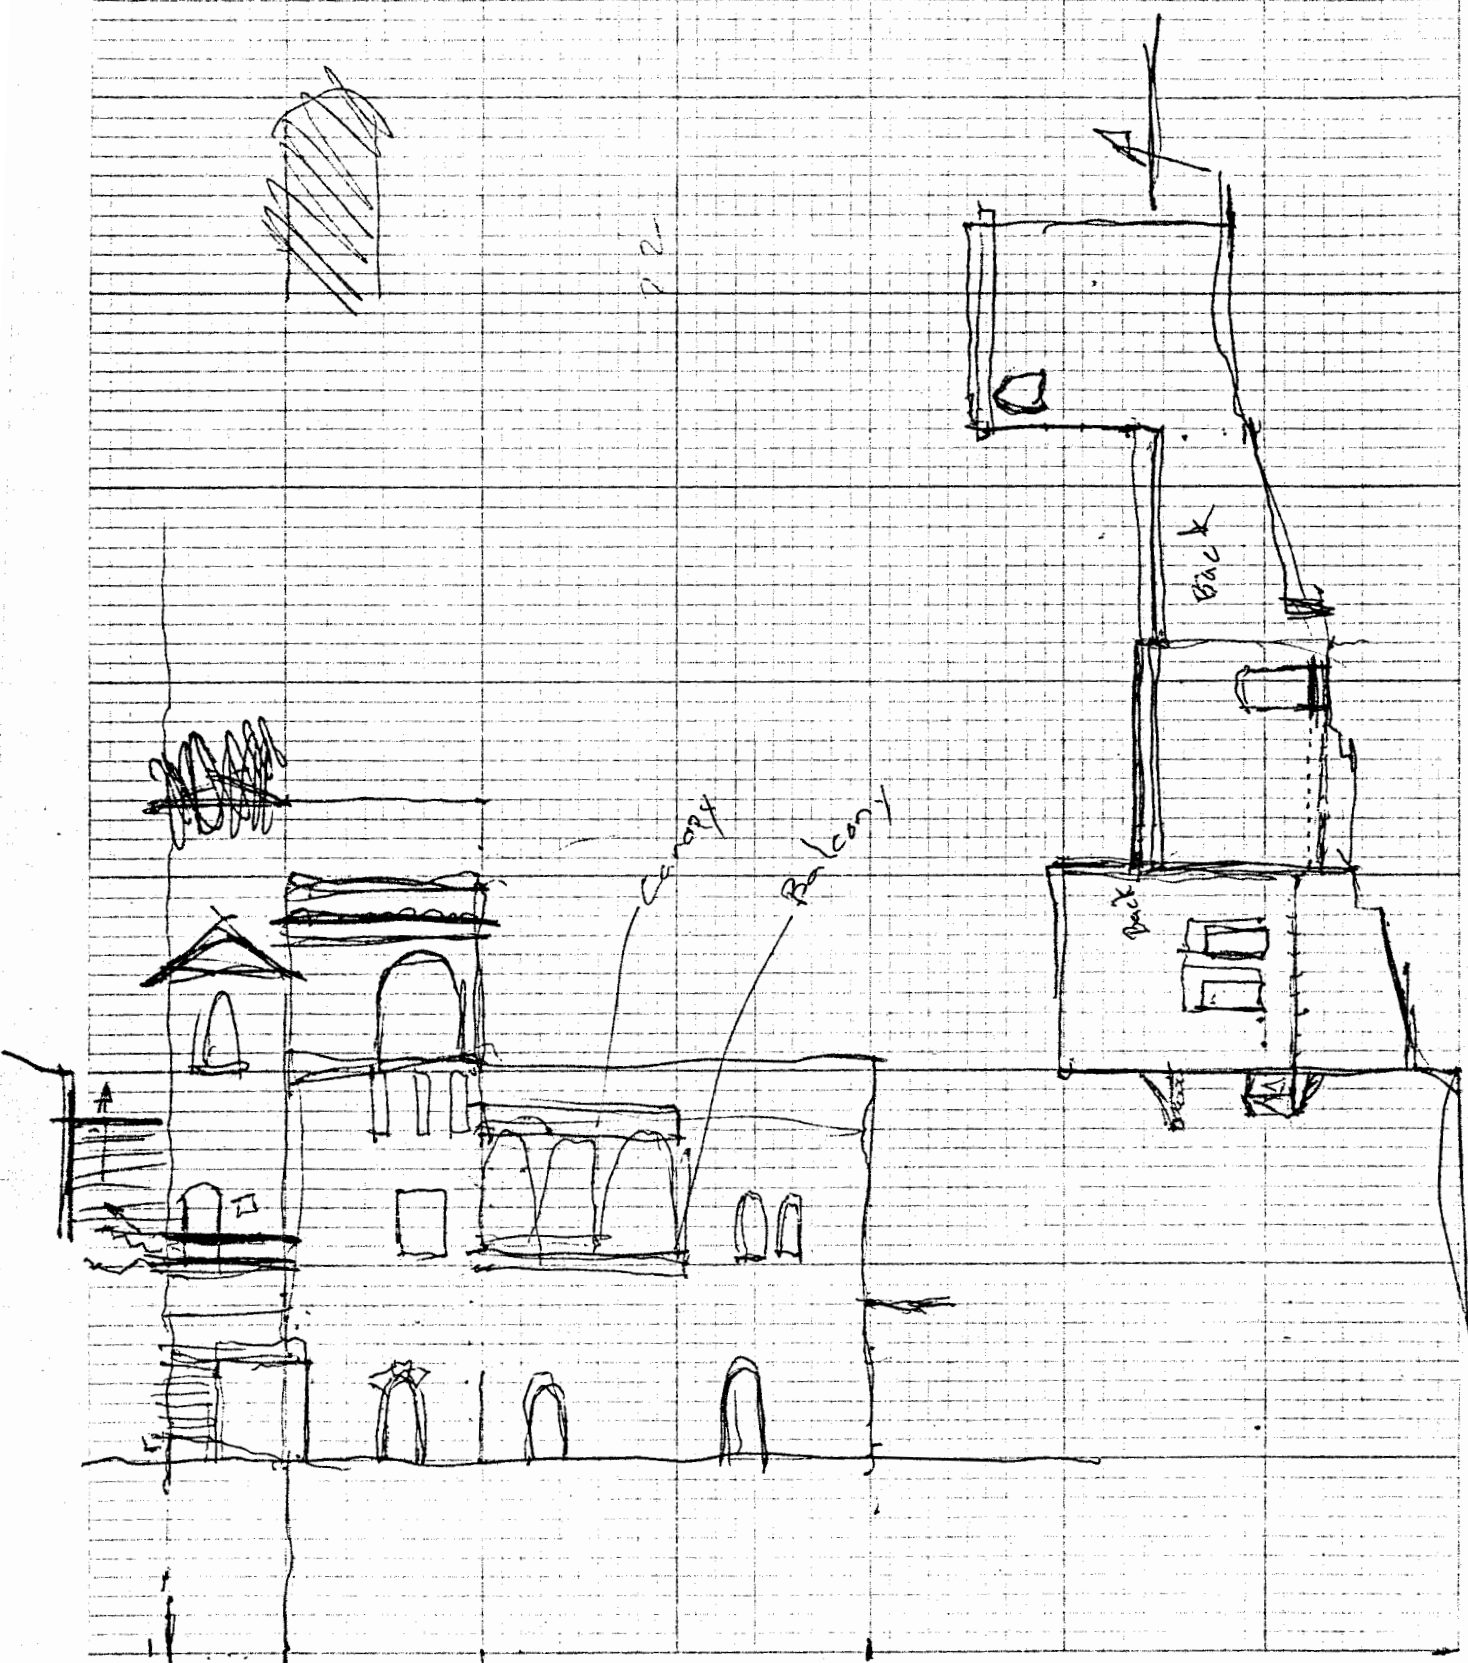

Hussain Talhouk (B) AITALA
LEBANON. (1)

300 - 400 yrs.

- A Rehan
- B Plum - 3m ^{2m/crown}
- C Lime
- D Rose
- E Pomegranate
- F Loquat - 5m
- G Vines
- H Palm (Low)

(B)

AITALA
LEBANON.

(2)

Courtyard Trees - Plum
- Réhan - 300 yrs. old

Window Sill - below floor level
so that rain water will not flow
into room.

E 1st Floor (B) Air Movement AITALA (4) Ground LEBANON.

N

ROOF

section

~~Handwritten scribbles and arrows at the bottom of the page, including a large arrow pointing towards the right.~~

House at Talia. Lebanon.
3. Sept. 73.

NOTE BOOK BELONGING TO

Allan Cain
Architectural Assoc.
34 Bedford Sq. WC1
London ENGLAND

House in Talia - Lebanon

1

Hussai Talhuq House

Aitala - Lebanon

300-400 years old

Manor house for local aristocracy with estate
Half way up the mountain above Beirut.

Overlooking narrow coastal plain & sea.

Section showing air movement

South West Elevation

LEBANON

HOUSE OF HUSSEIN TALHUA