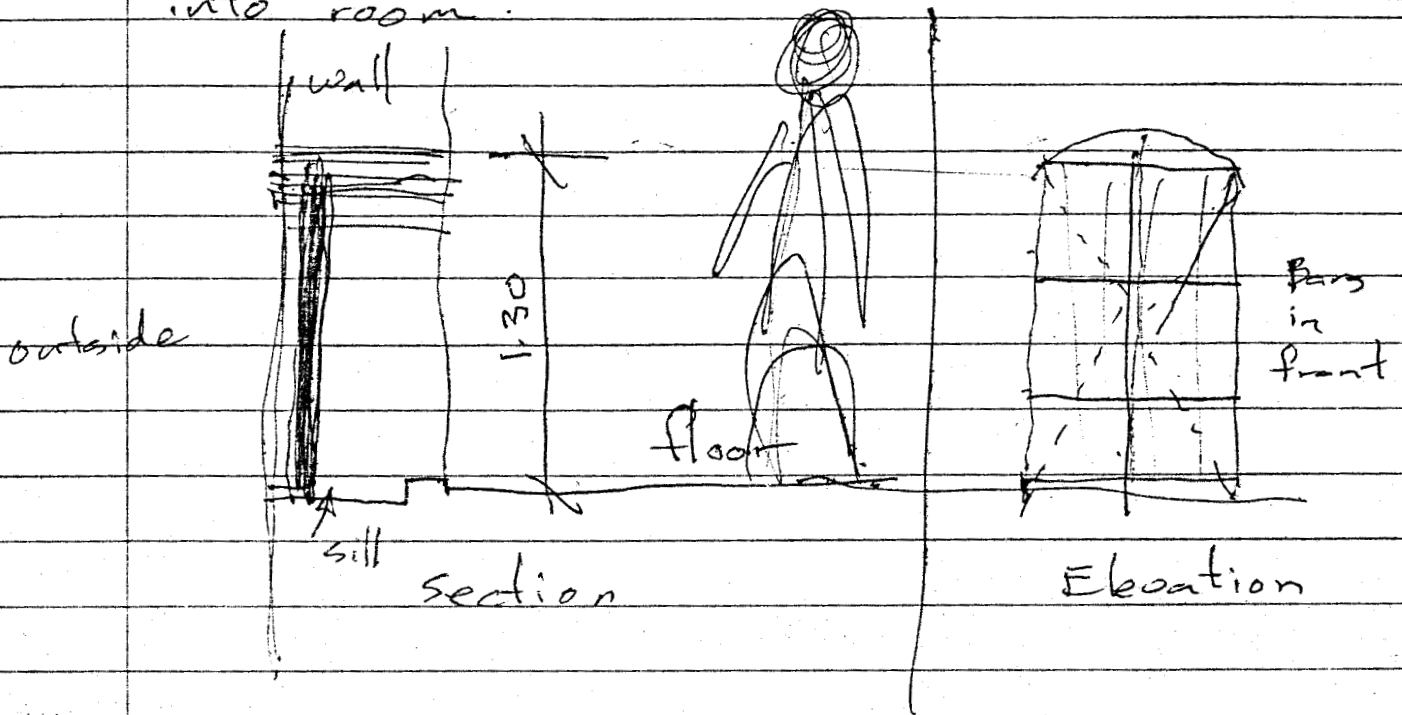

Hussain Talhouk (B) AITALA
LEBANON. (1)

300 - 400 yrs.

- A Rehan
- B Plum - 3m ^{2m/crown}
- C Lime
- D Rose
- E Pomegranate
- F Loquat - 5m
- G Vines
- H Palm (Low)

(B)

AITALA
LEBANON.

(2)

Courtyard Trees - Plum
- Réhan - 300 yrs. old

Window Sill - below floor level
so that rain water will not flow
into room.

E 1st Floor (B) Air Movement AITALA (4) Ground LEBANON.

N

ROOF

section

~~Handwritten scribbles and arrows at the bottom of the page, including a large arrow pointing towards the right.~~

Manor house for local aristocracy with estate
Half way up the mountain above Beirut.

Overlooking narrow coastal plain & sea.

Section showing air movement

South West Elevation

LEBANON

HOUSE OF HUSSEIN TALHUA