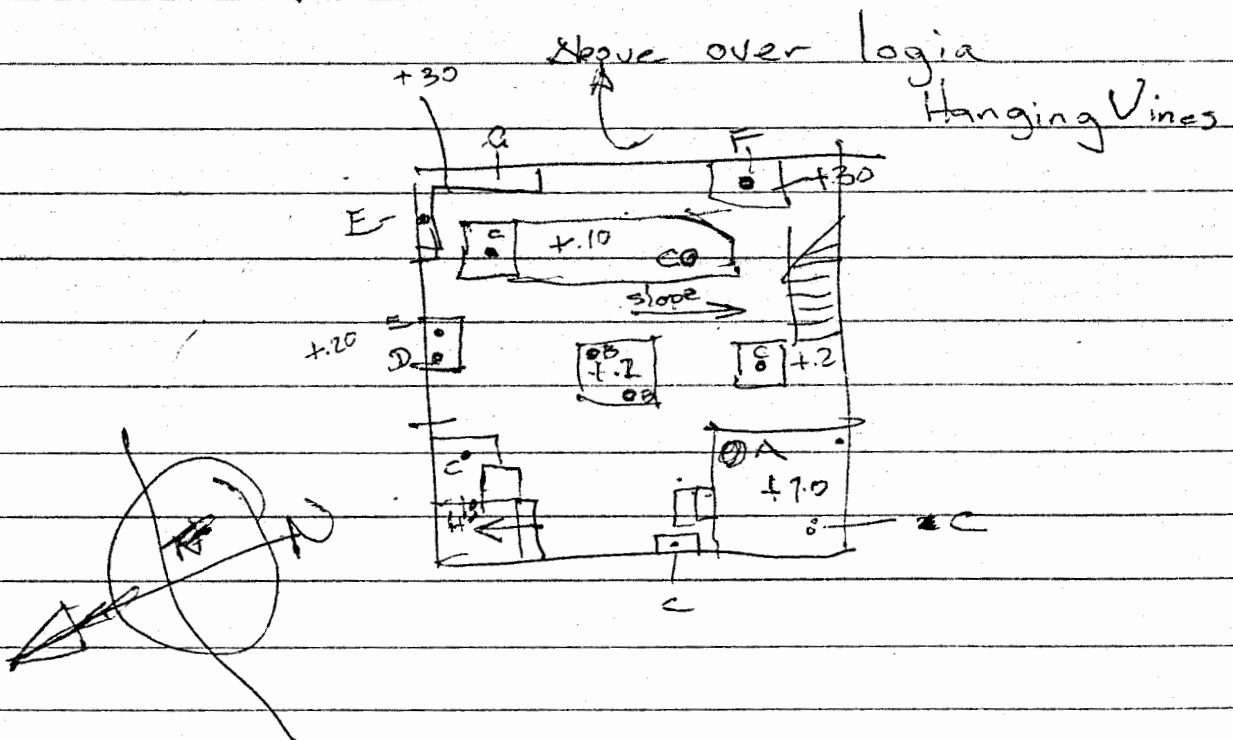

Hussain Talhouk (B) AITALA
LEBANON. (1)

300 - 400 yrs.

- A Rehan
- B Plum - 3m ^{2m/crown}
- C Lime
- D Rose
- E Pomegranate
- F Loquat - 5m
- G Vines
- H Palm (Low)

(B)

AITALA
LEBANON.

(2)

Courtyard Trees - Plum
- Réhan - 300 yrs. old

Window Sill - below floor level
so that rain water will not flow
into room.

E 1st Floor (B) Air Movement AITALA (4) Ground LEBANON.

N

ROOF

section

~~Handwritten scribbles and arrows at the bottom of the page, including a large arrow pointing towards the right.~~

Manor house for local aristocracy with estate
Half way up the mountain above Beirut.

Overlooking narrow coastal plain & sea.

Section showing air movement

South West Elevation

LEBANON

HOUSE OF HUSSEIN TALHUA

1st Floor

Roof

section

Hussain Talhub

300 - 400 yrs.

- A Rehan
- B Plum - 3m ^{2m/crown}
- C Lime
- D Rose
- E Pomegranate
- F Loquat - 5m
- G Vines
- H Palm (Low)