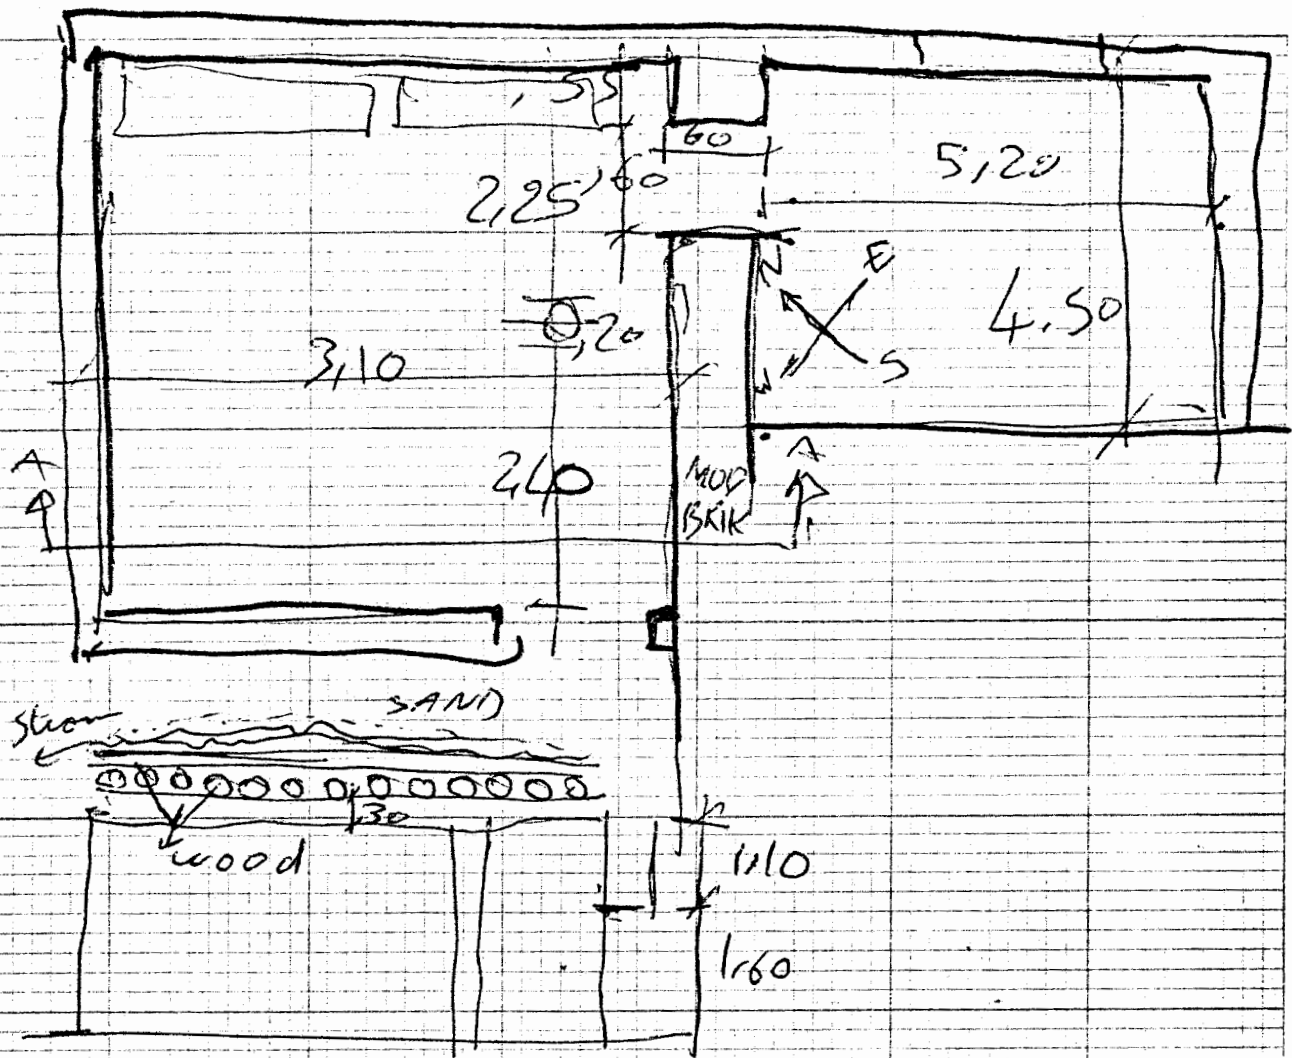

Window Sill - below floor level
so that rain water will not flow
into room.

E 1st Floor (B) Air Movement AITALA (4) Ground LEBANON.

N

ROOF

section

~~Handwritten scribbles and arrows at the bottom of the page, including a large arrow pointing towards the right.~~

House at Talia. Lebanon.
3. Sept. 73.

NOTE BOOK BELONGING TO

Allan Cain
Architectural Assoc.
34 Bedford Sq. WC1
London ENGLAND

House in Talia - Lebanon

1

Hussai Talhuq House

Aitala - Lebanon

300-400 years old

Manor house for local aristocracy with estate
Half way up the mountain above Beirut.

Overlooking narrow coastal plain & sea.

Section showing air movement

South West Elevation

LEBANON

HOUSE OF HUSSEIN TALHUA

4th September '73.
ground floor level.

Bakery

Kitchen

up

WC
pit latrine

4th September 73.

First floor level

HOUSE OF HUSSEIN TALHOU